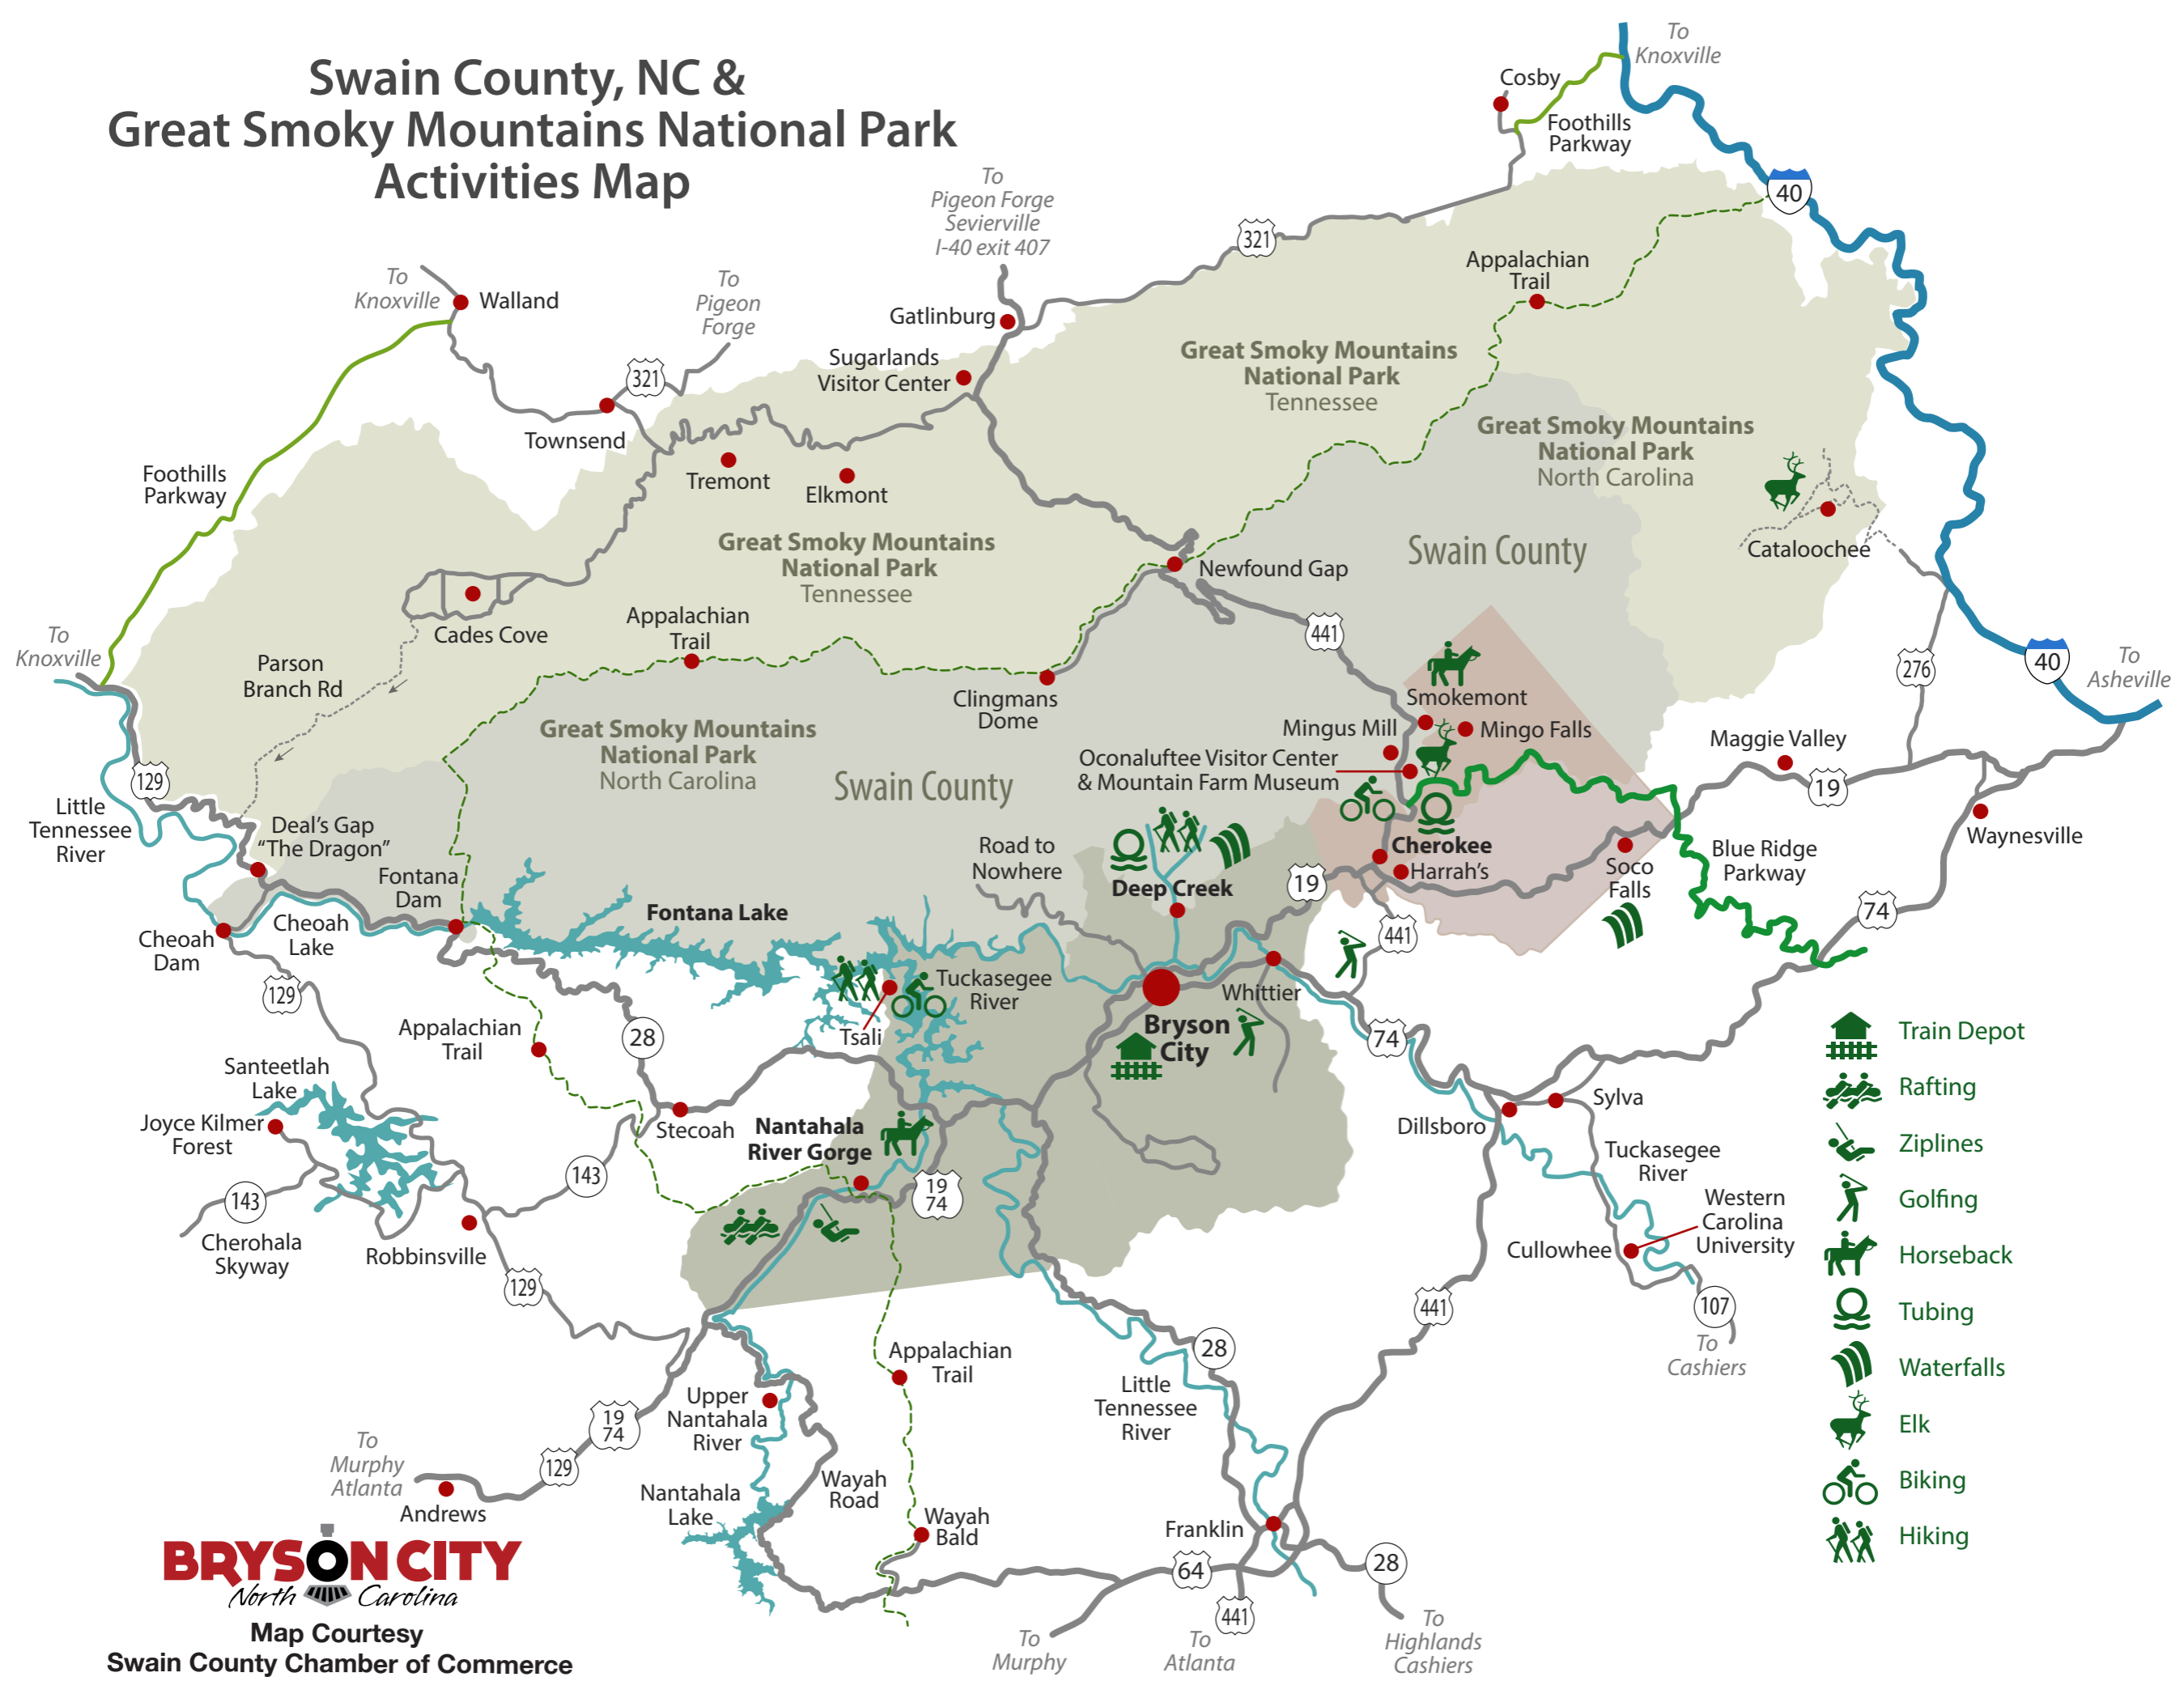

Swain County, NC & Great Smoky Mountains National Park Activities Map

BRYSON CITY
North Carolina

Map Courtesy
Swain County Chamber of Commerce